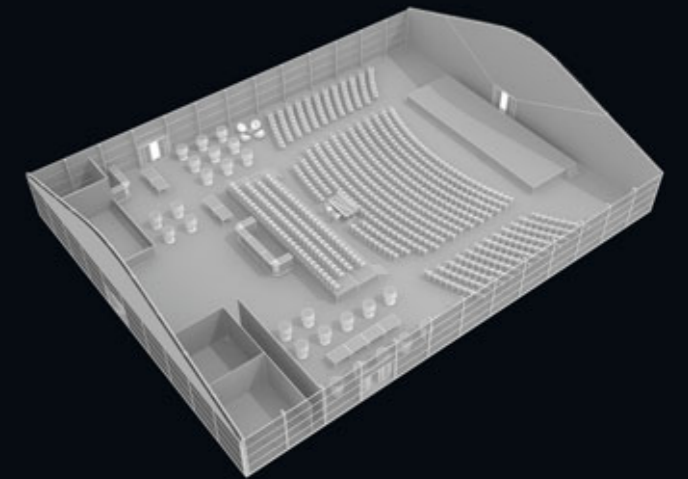

Stages and Tribunes

RGB rents modules for building stages and tribunes. In addition to standard 2x1m stage modules, smaller panels are available.

Tents and Event Furniture

Despite tents and event furniture are not the core products of our company, our customers often prefer our project managers to organize also these elements of the production. This is because of our ability to foresee the requirements, knowledge about available options in the market and experience of managing the work of sub-contractors.

Dry Hire

Dry rent means that our customers have a chance to rent equipment from us for personal use. This allows the equipment needs of smaller happenings to be catered without spending on additional services and transportation. Most popular articles of dry rent are loudspeakers, DJ equipment and lighting effects. Please contact our warehouse for information about equipment availability and rental conditions.

Long Term Rent

Long term rent is intended for night clubs and other customers that need equipment for extended periods of time. Users of the long term rental service get a complete technical solution that has been designed by specialists, without having to make considerable investments in buying the system components. Long term rental is usually complemented by periodical maintenance service that guarantees flawless operation of the system through-out the rental period. Another advantage of the service is immediate substitution of equipment in case a malfunction should happen.

RGB Arena

RGB Arena is a unique structure that provides ideal venue for conferences, exhibitions, receptions, corporate, media and music events.